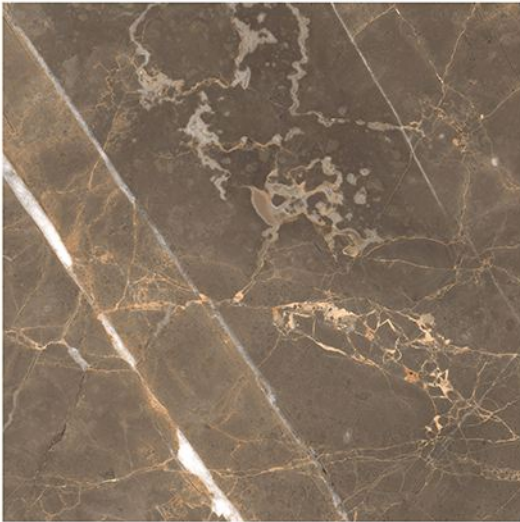

Carvin Series

CERAMIC WALL TILES
600 x 600mm

LIGHT
WEIGHT

WATERPROOF
SURFACE

CHEMICAL
RESISTANCE

FROST
RESISTANCE

RESISTANCE
TO FIRE

17001

600 X 600 MM CARVIN

17010

600 X 600 MM CARVIN

17011

600 X 600 MM CARVIN

17012

600 X 600 MM CARVIN

17013